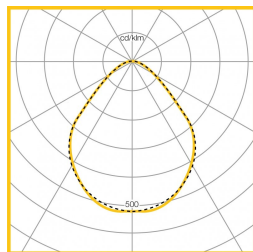

Recessed
Prismatic LED
4000K
LOR = 100%
SHR MAX = 1.51