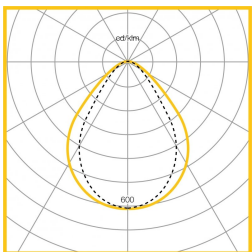

Photometric Performance

Recessed Pod
LED 4000K
LOR = 100%
SHR MAX = 1.45