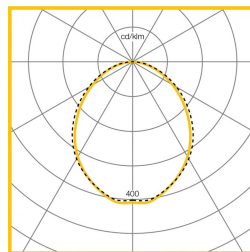

Dimensions

VERSION	L	W†	H	KG	KG(EM)	Min Void Depth	Cut Aperture
1.25m	1250	95	83	4.5	5.0	130	83
1.5m	1500	95	83	5.0	5.5	130	83
2m	2000	95	83	7.0	7.5	130	83
3m	3000	95	83	10.0	10.5	130	83
Corner	520	95	83	3.5	4.0	130	83
End Cap	15†	95	83	0.1	-	-	-

† Includes 15mm flange
Refer to installation leaflet for full details of aperture preparation

Photometric Performance

Recessed Pod
LED 4000K
LOR = 100%
SHR MAX = 1.45

Recessed
Prismatic LED
4000K
LOR = 100%
SHR MAX = 1.51