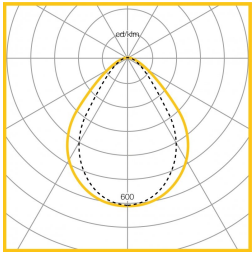

Photometric Performance

Surface Pod LED
4000K
LOR = 100%
SHR MAX = 1.45