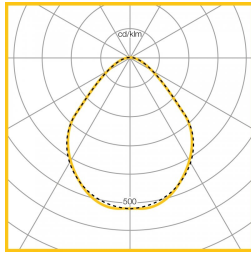

For specific product variant information, including lifetime, efficacy, power, output and electrical data, please click on the individual

part number under 'Order Codes' and view the datasheet

Luminaire Outputs			
	Pod	Hexaprism	Opal
	(Medium Output)	(Medium Output)	(High Output)
1250mm	2416lm (20W)	2012lm (18.5W)	3550lm (28.6W)
1500mm	2900lm (28W)	2415lm (22.4W)	4260lm (36.4W)
2000mm	3866lm (28W)	3220lm (30W)	5680lm (50W)
3000mm	5799lm (28W)	4830lm (44.3W)	8520lm (70W)
Emergency Outputs			
	Pod	Hexaprism	Opal
	300lm	270lm	360lm

Dimensions

VERSION	L	W	H	KG	KG(EM)
1.25m	1250	80	100	5.0	5.5
1.5m	1500	80	100	6.0	6.5
2m	2000	80	100	7.5	8.0
3m	3000	80	100	11.5	12.0
Corner	520	80	100	4.0	4.5
End Cap	10	80	100	0.1	-
1m Infill	1000	80	100	2.7	-
1.25m Infill	1250	80	100	3.3	-
1.5m Infill	1500	80	100	4.0	-
2m Infill	2000	80	100	5.3	-

Photometric Performance

Surface Pod LED
4000K
LOR = 100%
SHR MAX = 1.45

Surface Prismatic
LED 4000K
LOR = 100%
SHR MAX = 1.51

Surface Opal LED
4000K
LOR = 100%
SHR MAX = 1.52

To Specify

Surface linear LED system with a modern minimalist aesthetic and TP(a) optic. Modular options for creating clean continuous lines of light or as a stand-alone luminaire for use in multi-functional spaces. End caps and joining kits to be supplied separately - as Whitecroft Lighting AVENUE METRO VITALITY