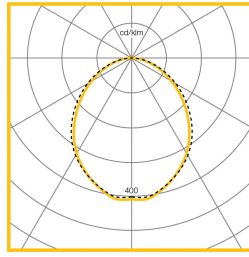

Dimensions

VERSION	L	W	H	KG	KG(EM)
1.25m	1250	80	100	5.0	5.5
1.5m	1500	80	100	6.0	6.5
2m	2000	80	100	7.5	8.0
3m	3000	80	100	11.5	12.0
Corner	520	80	100	4.0	4.5
End Cap	10	80	100	0.1	-
1m Infill	1000	80	100	2.7	-
1.25m Infill	1250	80	100	3.3	-
1.5m Infill	1500	80	100	4.0	-
2m Infill	2000	80	100	5.3	-

Photometric Performance

Surface Pod LED
4000K
LOR = 100%
SHR MAX = 1.45

Surface Prismatic
LED 4000K
LOR = 100%
SHR MAX = 1.51

Surface Opal LED
4000K
LOR = 100%
SHR MAX = 1.52

To Specify

Surface linear LED system with a modern minimalist aesthetic and TP(a) optic. Modular options for creating clean continuous lines of light or as a stand-alone luminaire for use in multi-functional spaces. End caps and joining kits to be supplied separately - as Whitecroft Lighting AVENUE METRO VITALITY