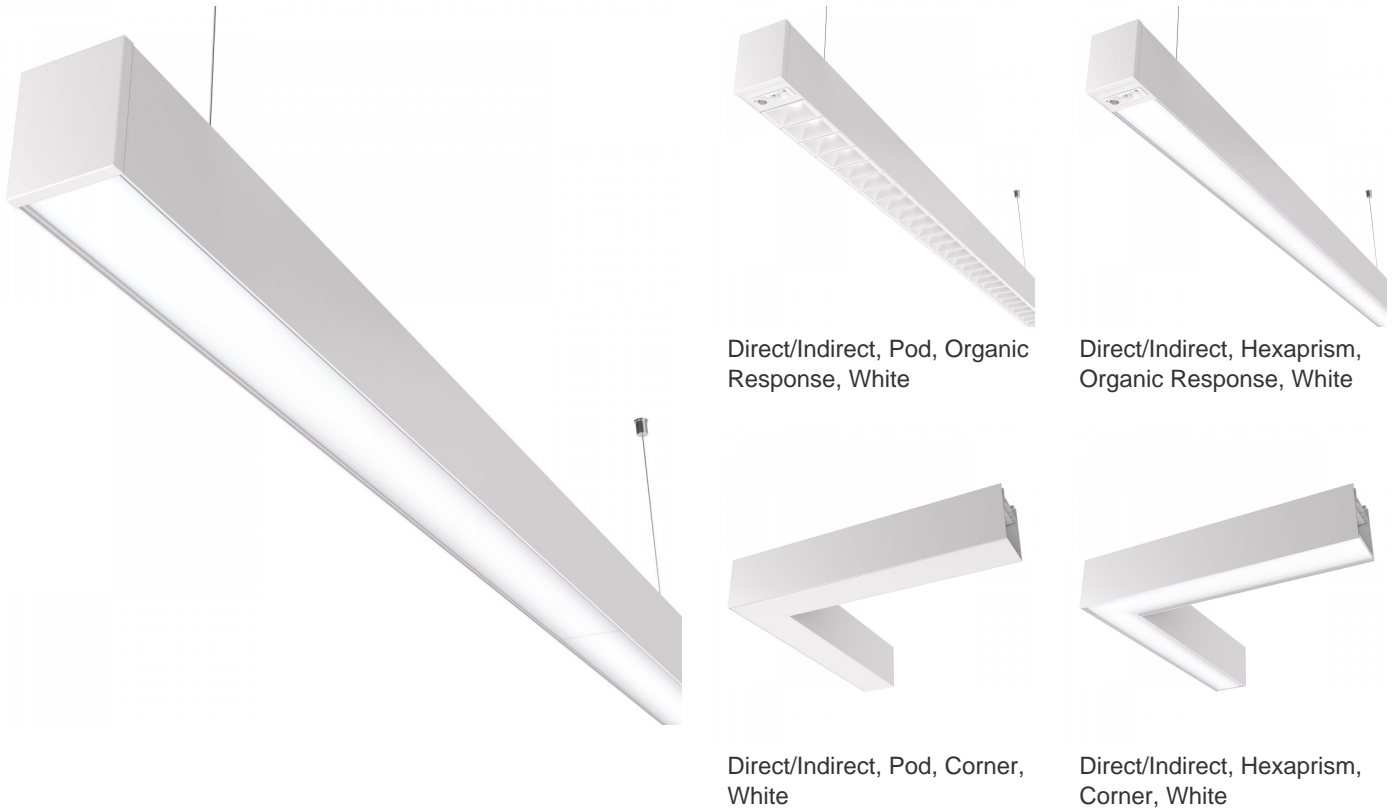

Avenue Metro Vitality Direct/Indirect

Overview

Avenue Metro Vitality's modular design and replaceable components make upgrades and regeneration possible. Designed for circular buildings of the future it is supported by independent accreditation achieving Cradle to Cradle® certification at the bronze level along with a material passport to aid reuse, regeneration and recycling at the end of the product's life.

Optics

- Opal optic for general, circulation and feature areas
- Hexaprism and Pod optics for visual comfort and optimum glare control in office environments and EN12464-1 and LG compliant schemes
- TP(a) rated polycarbonate diffusers
- White pod optic (RAL 9003)
- 4000K 'cool' white LEDs
- Ra80 standard, Ra90 available on request
- E-Light LEDS
- Medium (Hexaprism and Pod) and high (Opal) outputs available
- Typical lumens per metre (based on 3m luminaire length:)
 - Pod - Medium Output - 2300 lumens
 - Hexaprism - Medium Output - 2120 lumens
 - Opal - High Output - 3645 lumens

?

Body

- Modular design to support future upgrades and regeneration
- IP20
- Extruded aluminium body with die cast end caps
- Through wiring for simple electrical connection
- Integral emergency options; 3 hour and addressable COMECS, using Lithium Ion Phosphate batteries
- Body lengths up to 3m, a 1.25m body allows any length over 2m to be achieved in 0.25m increments
- Corner units for creating signature shapes*
- Optional integral **Organic Response®** wireless sensor that communicates with its neighbouring luminaires, automatically controlling light across the area†
- Suspension kit (1.5m drop) supplied separately
- End caps and continuous joining kits supplied separately
- For suspended without upright see **Avenue Metro Surface Vitality**
- Recessed and Direct Light for Surface and Suspending available.