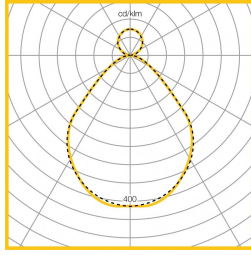

Dimensions

VERSION	L	W	H	KG	KG(EM)
1.25m	1250	80	100	5.0	5.5
1.5m	1500	80	100	6.0	6.5
2m	2000	80	100	7.5	8.0
3m	3000	80	100	11.5	12.0
Corner	520	80	100	4.0	4.5
End Cap	10	80	100	0.1	-
1m Infill	1000	80	100	2.7	-
1.25m Infill	1250	80	100	3.3	-
1.5m	1500	80	100	4.0	-
2m Infill	2000	80	100	5.3	-

Photometric Performance

Suspended Pod
LED 4000K
LOR = 100%
SHR MAX = 1.45

Suspended
Prismatic LED
4000K
LOR = 100%
SHR MAX = 1.51

Suspended Opal
LED 4000K
LOR = 100%
SHR MAX = 1.52

To Specify

Suspended linear LED system with integral uplight and a modern minimalist aesthetic and TP(a) optic. 80% downlight, 20% uplight ratio. Modular options for creating clean continuous lines of light or as a stand-alone luminaire for use in multi-functional spaces. End caps and joining kits to be supplied separately - as Whitecroft Lighting AVENUE METRO VITALITY