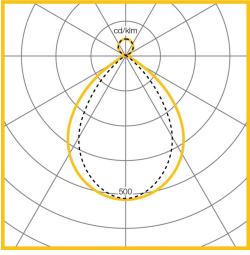

Photometric Performance

Suspended Pod
LED 4000K
LOR = 100%
SHR MAX = 1.45