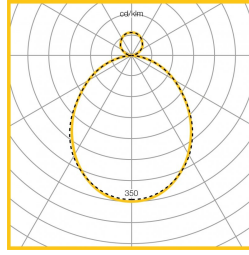

For specific product variant information, including lifetime, efficacy, power, output and electrical data, please click on the individual

part number under 'Order Codes' and view the datasheet

Luminaire Outputs			
	Pod	Hexaprism	Opal
	(Medium Output)	(Medium Output)	(High Output)
1250mm	2875lm (24.6W)	2520lm (22.9W)	4355lm (38W)
1500mm	3450lm (28.7W)	3020lm (27W)	5072lm (40W)
2000mm	4600lm (40.8W)	4240lm (36.7W)	7290lm (59W)
3000mm	6900lm (56W)	6040lm (53W)	10142lm (80.5W)
Emergency Outputs			
	Pod	Hexaprism	Opal
	300lm	270lm	360lm

Dimensions

VERSION	L	W	H	KG	KG(EM)
1.25m	1250	80	100	5.0	5.5
1.5m	1500	80	100	6.0	6.5
2m	2000	80	100	7.5	8.0
3m	3000	80	100	11.5	12.0
Corner	520	80	100	4.0	4.5
End Cap	10	80	100	0.1	-
1m Infill	1000	80	100	2.7	-
1.25m Infill	1250	80	100	3.3	-
1.5m	1500	80	100	4.0	-
2m Infill	2000	80	100	5.3	-

Photometric Performance

Suspended Pod
LED 4000K
LOR = 100%
SHR MAX = 1.45

Suspended
Prismatic LED
4000K
LOR = 100%
SHR MAX = 1.51

Suspended Opal
LED 4000K
LOR = 100%
SHR MAX = 1.52

To Specify

Suspended linear LED system with integral uplight and a modern minimalist aesthetic and TP(a) optic. 80% downlight, 20% uplight ratio. Modular options for creating clean continuous lines of light or as a stand-alone luminaire for use in multi-functional spaces. End caps and joining kits to be supplied separately - as Whitecroft Lighting AVENUE METRO VITALITY